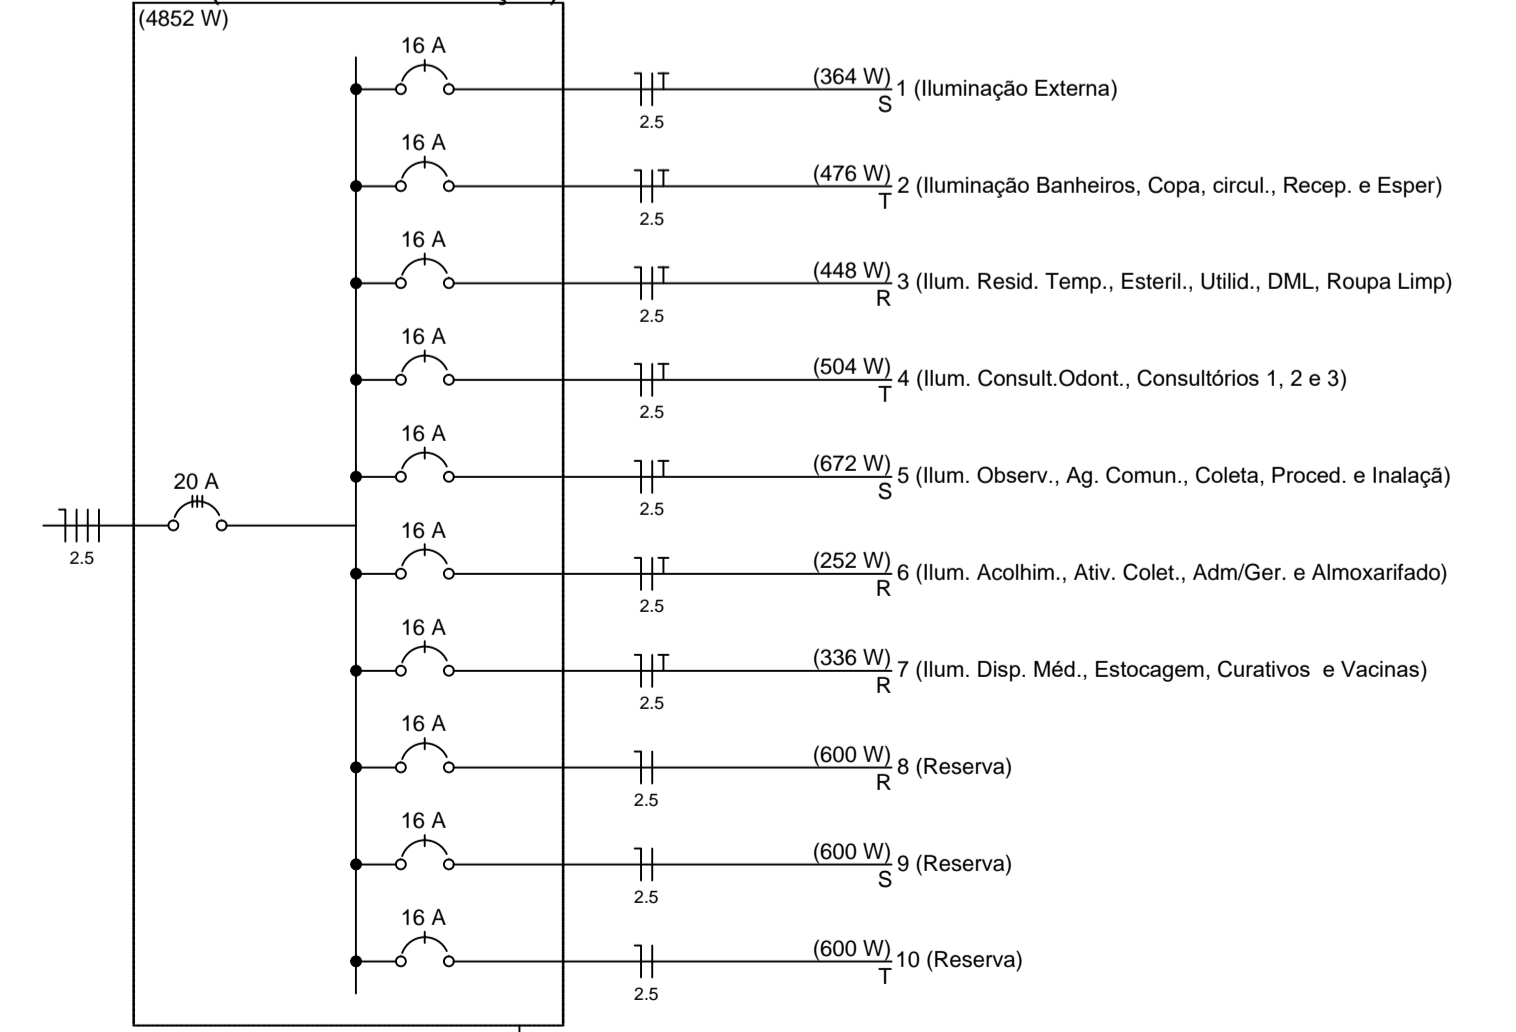

QDGF (Quadro Distribuição Geral)

QDL (Quadro de Iluminação)

Quadro de Cargas (QDGF) table with columns for circuit, description, equipment, voltage, and various load parameters.

Legenda das indicações table listing symbols for various electrical components like switches, outlets, and lighting fixtures.

Legenda section containing symbols for switches, outlets, and lighting fixtures, along with their corresponding technical specifications.

OBSERVAÇÕES

- List of 9 observations regarding installation standards, cable types, and equipment specifications.

Project information block including title 'Núcleo de Projetos', client details, and project location.