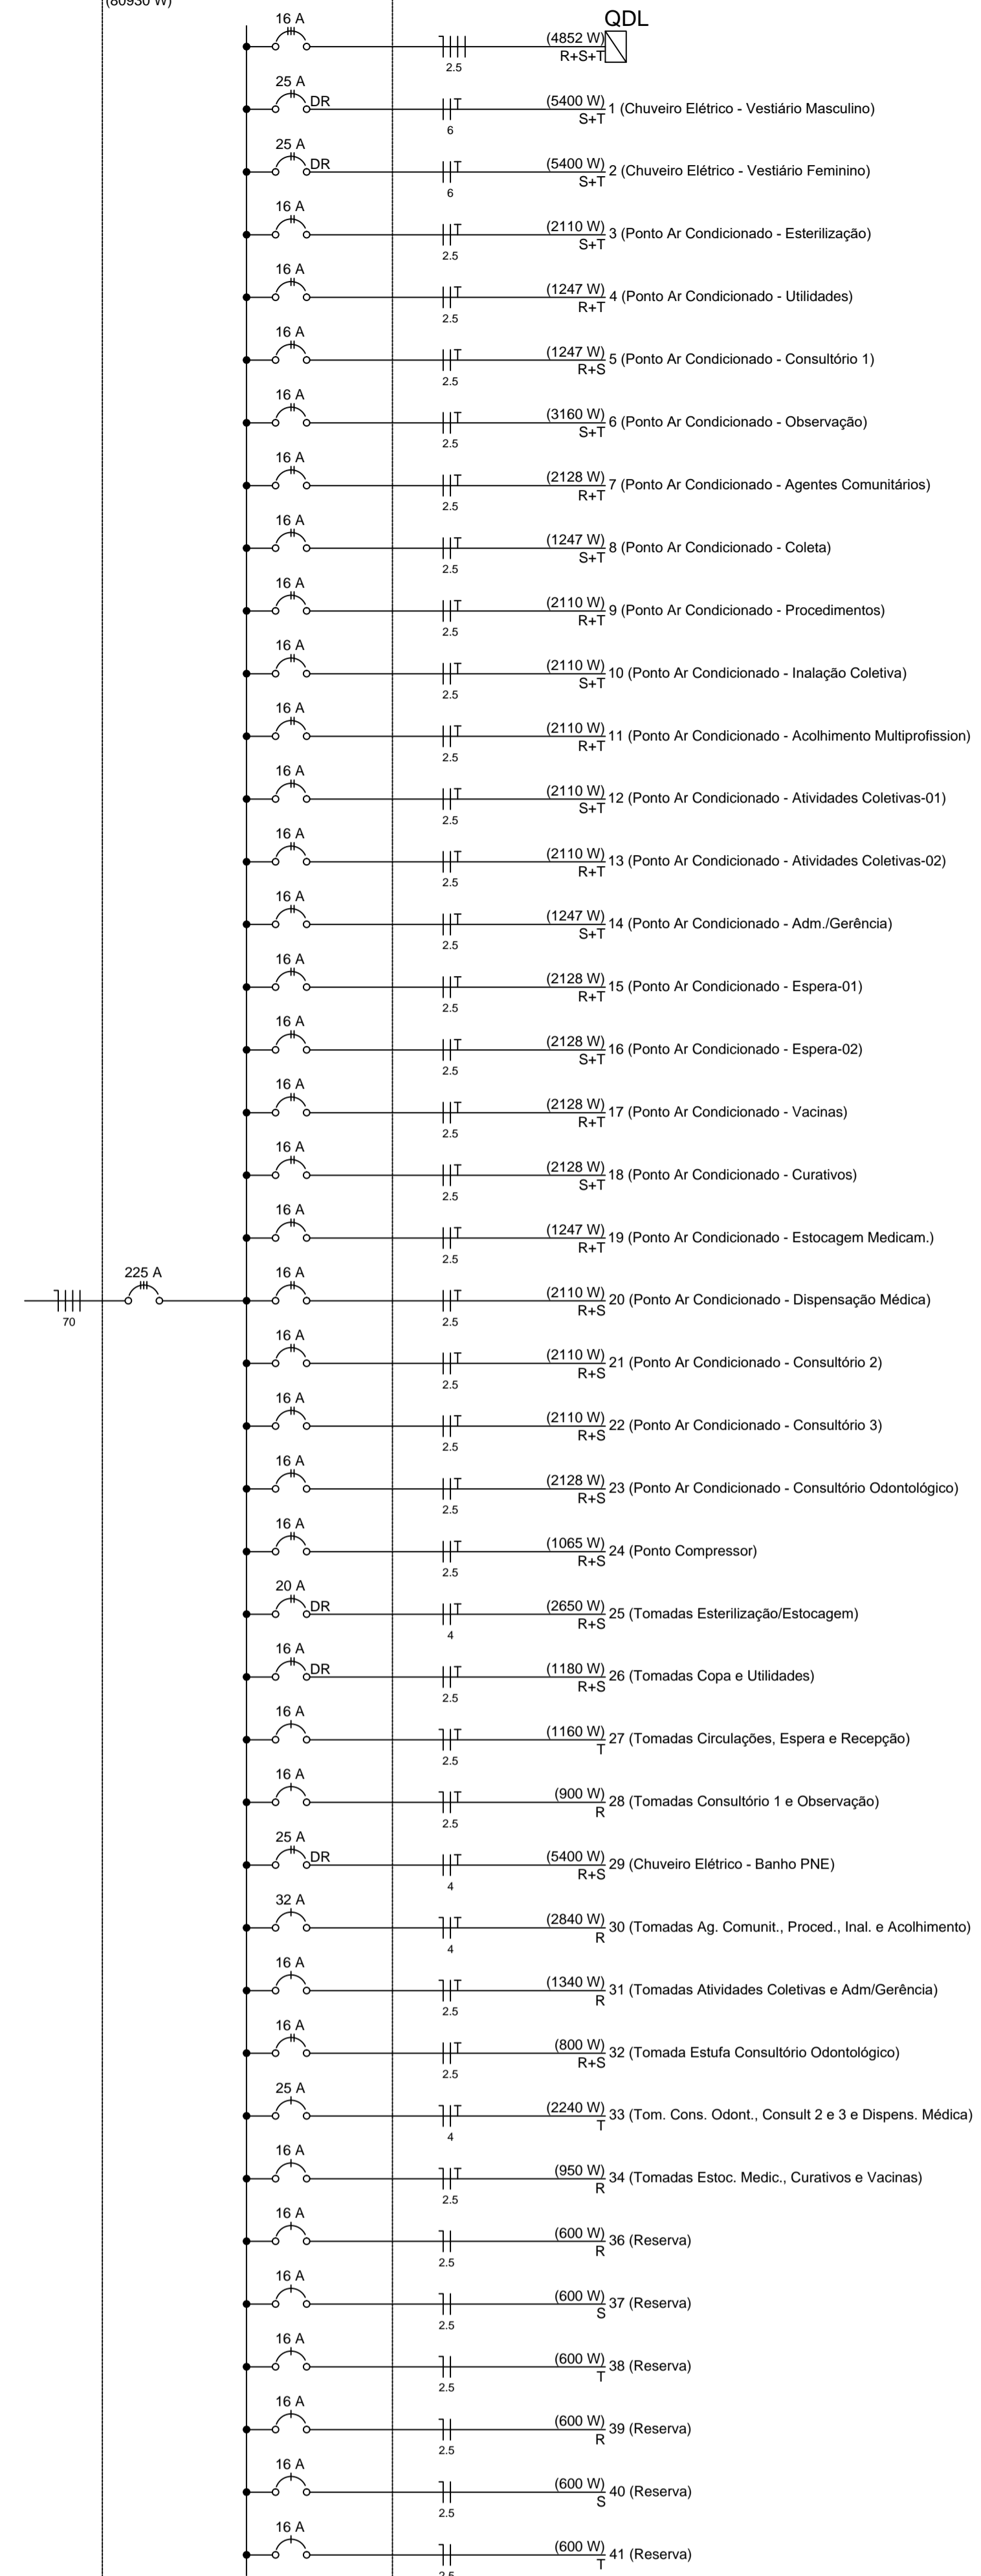

QDGF (Quadro Distribuição Geral)

QDL (Quadro de Iluminação)

Quadro de Cargas (QDGF) table with columns for circuit, description, equipment, voltage, and various load parameters.

Legenda das indicações table listing symbols for various electrical components like switches, outlets, and lighting fixtures.

Legenda section containing symbols for switches, outlets, and lighting fixtures, along with their corresponding technical specifications.

OBSERVAÇÕES

- List of 9 observations regarding installation standards, cable types, and equipment specifications.

Project information block including title 'Núcleo de Projetos', client details, and project location.